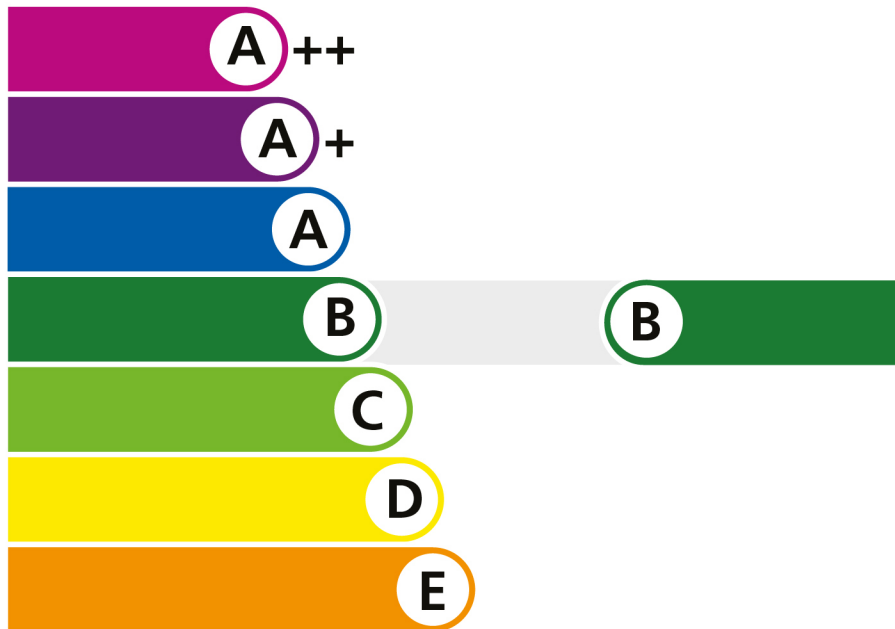

Energy Window

Design Window & Door Systems Ltd
Eurologik 70 Tilt & Turn
Eurocell 'B' Rate

Reg. No.: 3224

M122

Review Date: 31/12/2017

Please visit www.bfrc.org to check the validity of this licence.

This label is not a statutory requirement. It is a voluntary label provided as a customer service to allow consumers to make informed decisions on the energy performance of competing products.