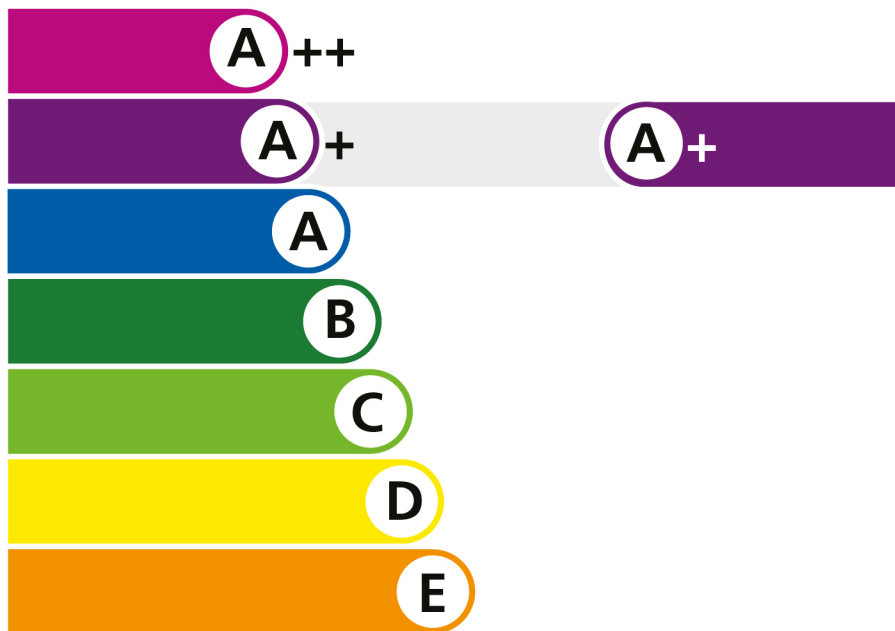

Energy Window

Design Window & Door Systems Ltd
Eurologik 70 Tilt & Turn
A+ Rated

Reg. No.: 4829

M122

Review Date: 31/12/2017

Please visit www.bfrc.org to check the validity of this licence.

This label is not a statutory requirement. It is a voluntary label provided as a customer service to allow consumers to make informed decisions on the energy performance of competing products.