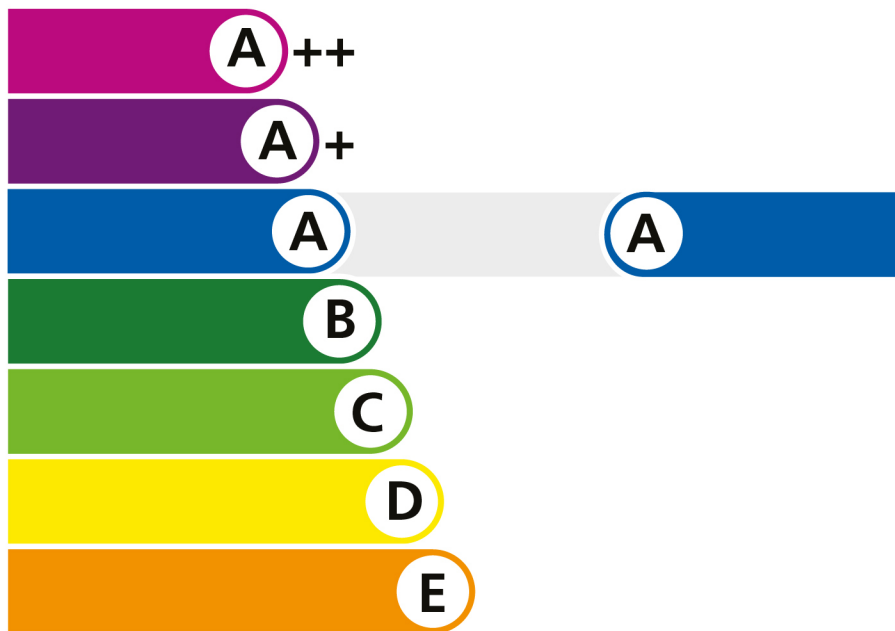

# Energy Window

Design Window & Door Systems Ltd  
Eurologik 70 Casement  
Eurocell 'A' Rate

**Reg. No.:** 3220

M122

**Review Date:** 31/12/2017

Please visit [www.bfrc.org](http://www.bfrc.org) to check the validity of this licence.

This label is not a statutory requirement. It is a voluntary label provided as a customer service to allow consumers to make informed decisions on the energy performance of competing products.

© Only to be reproduced by permission of BFRC Ltd.